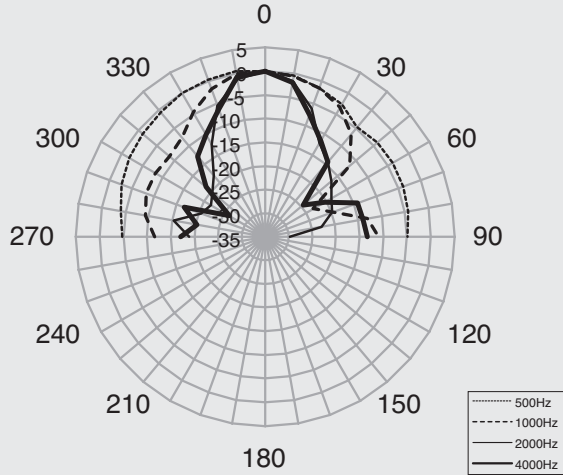

SPECIFICATIONS

Spec	Model	Unit	HS-50	HS-40RT
Rated Input		W	50	40
Impedance		Ω	200, 400	250, 500
Frequency Response		Hz	380 ~ 6.5k	380 ~ 6.5k
SPL (1W/m)		dB	109	109
Operating Temperature, Dust and Humidity		°C	-10 ~ +50	-10 ~ +50
Weight		kg	3.1	2.95
		lb	6.8	6.5
Dimensions (W×H×D)		mm	ø320x350	320x210x365
		inches	ø12.6x13.7	12.6x8.2x14.3

* Specifications and design are subject to change without notice.

PAGING HORN SPEAKER

HS-50/40RT

Polar Pattern Diagram

▶ HS-50

▶ HS-40RT

Frequency Response

▶ HS-50 SPL DATA