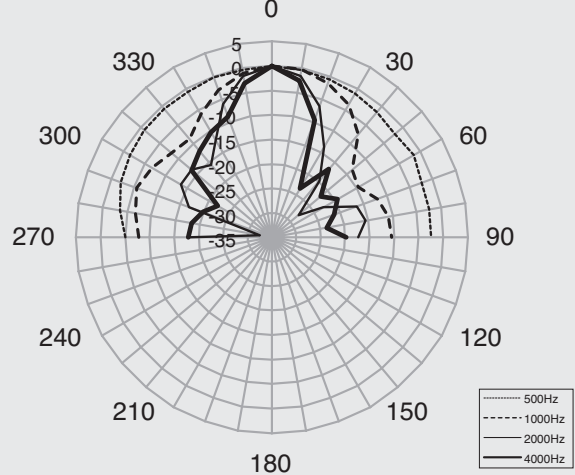

SPECIFICATIONS

Spec	Model	Unit	HS-50	HS-40RT
Rated Input		W	50	40
Impedance		Ω	200, 400	250, 500
Frequency Response		Hz	380 ~ 6.5k	380 ~ 6.5k
SPL (1W/m)		dB	109	109
Operating Temperature, Dust and Humidity		°C	-10 ~ +50	-10 ~ +50
Weight		kg	3.1	2.95
		lb	6.8	6.5
Dimensions (W×H×D)		mm	ø320x350	320x210x365
		inches	ø12.6x13.7	12.6x8.2x14.3

* Specifications and design are subject to change without notice.

PAGING HORN SPEAKER

HS-50/40RT

Polar Pattern Diagram

▶ HS-50

▶ HS-40RT

Frequency Response

▶ HS-50 SPL DATA